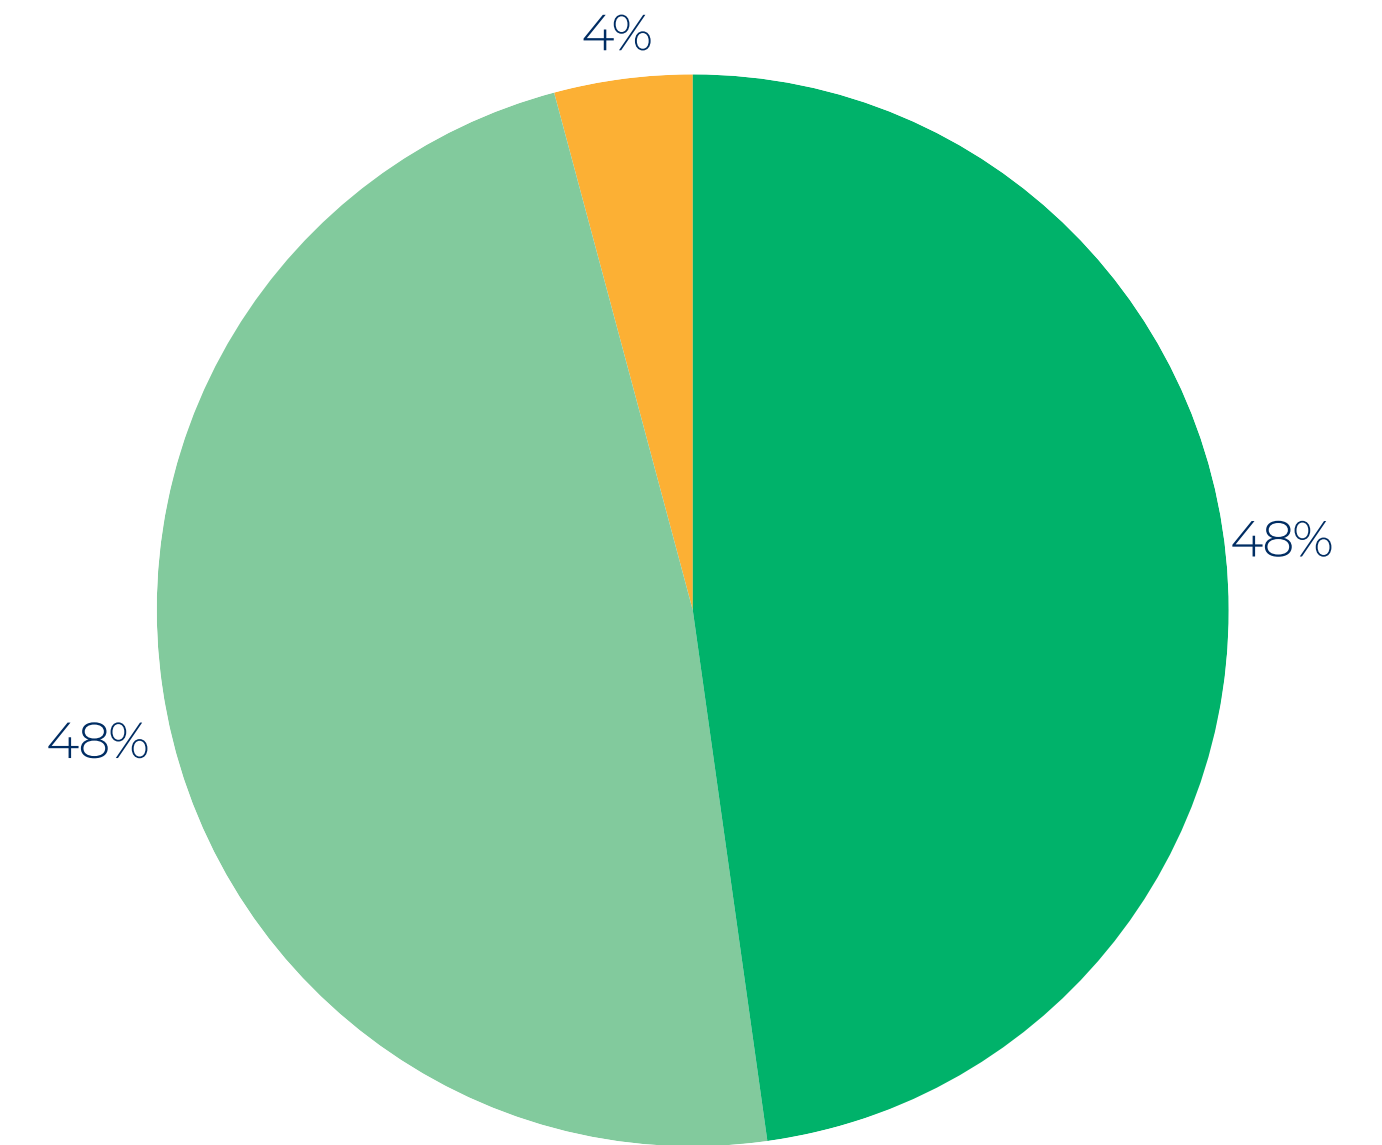

Strongly agree Agree Disagree Strongly disagree Don't know