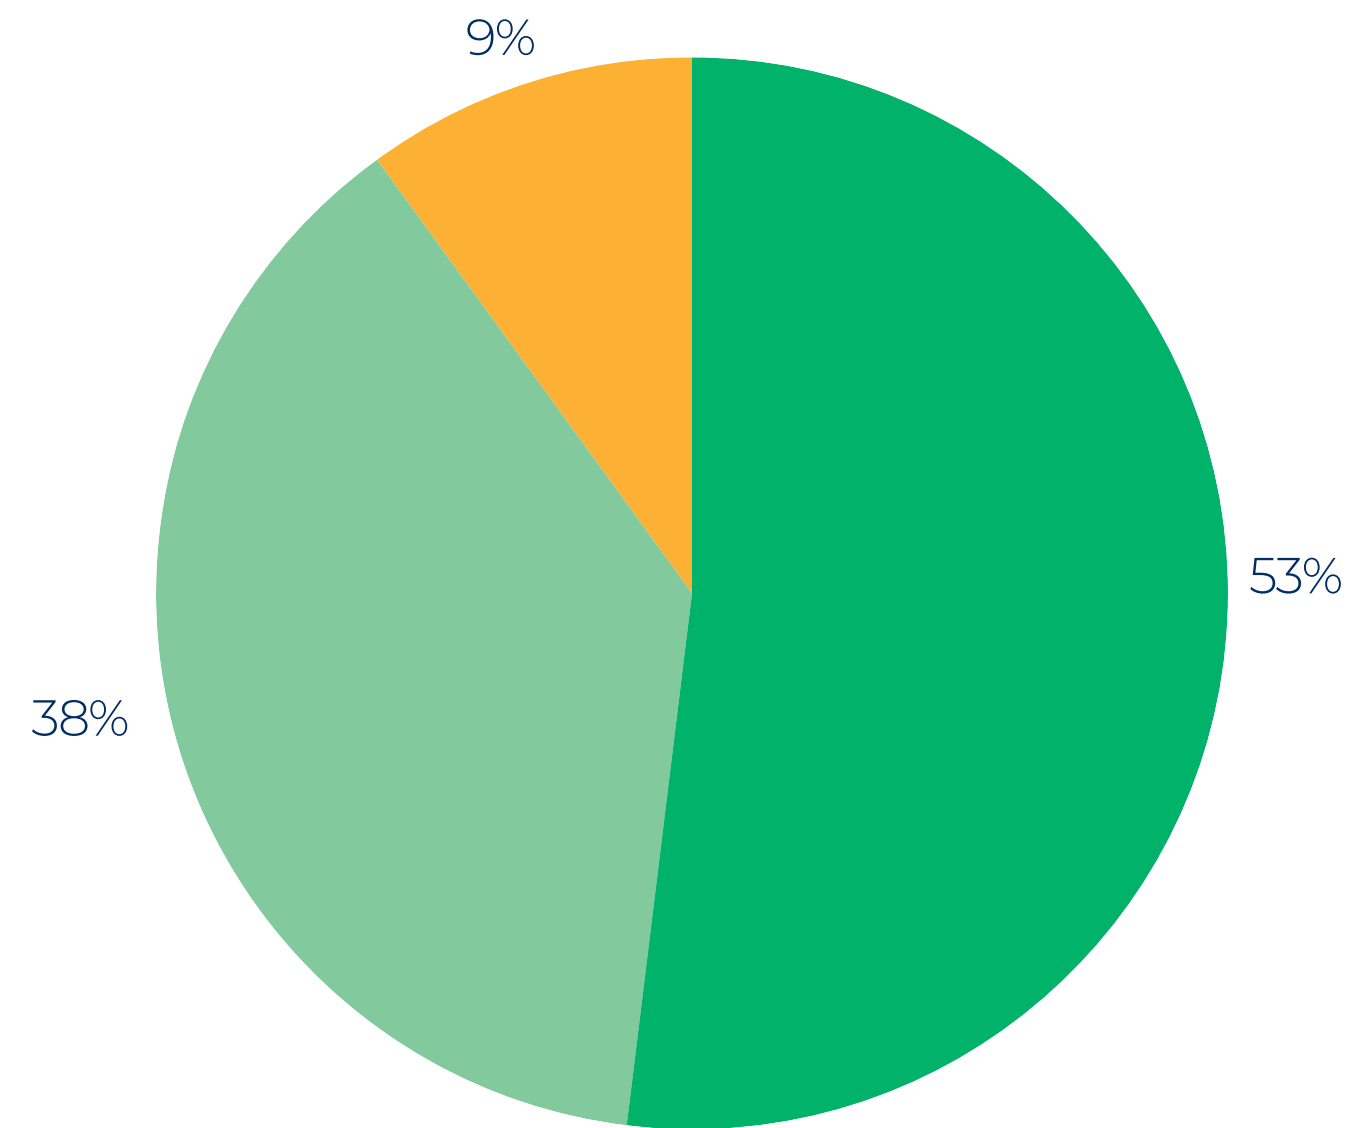

ST JAMES'
CATHOLIC HIGH SCHOOL

Questionnaire for Parents and Carers

Year 11 | 2024/25

With God all things are possible Matthew 19:26

My child feels safe and happy at this school

The school is helping my child to achieve their potential