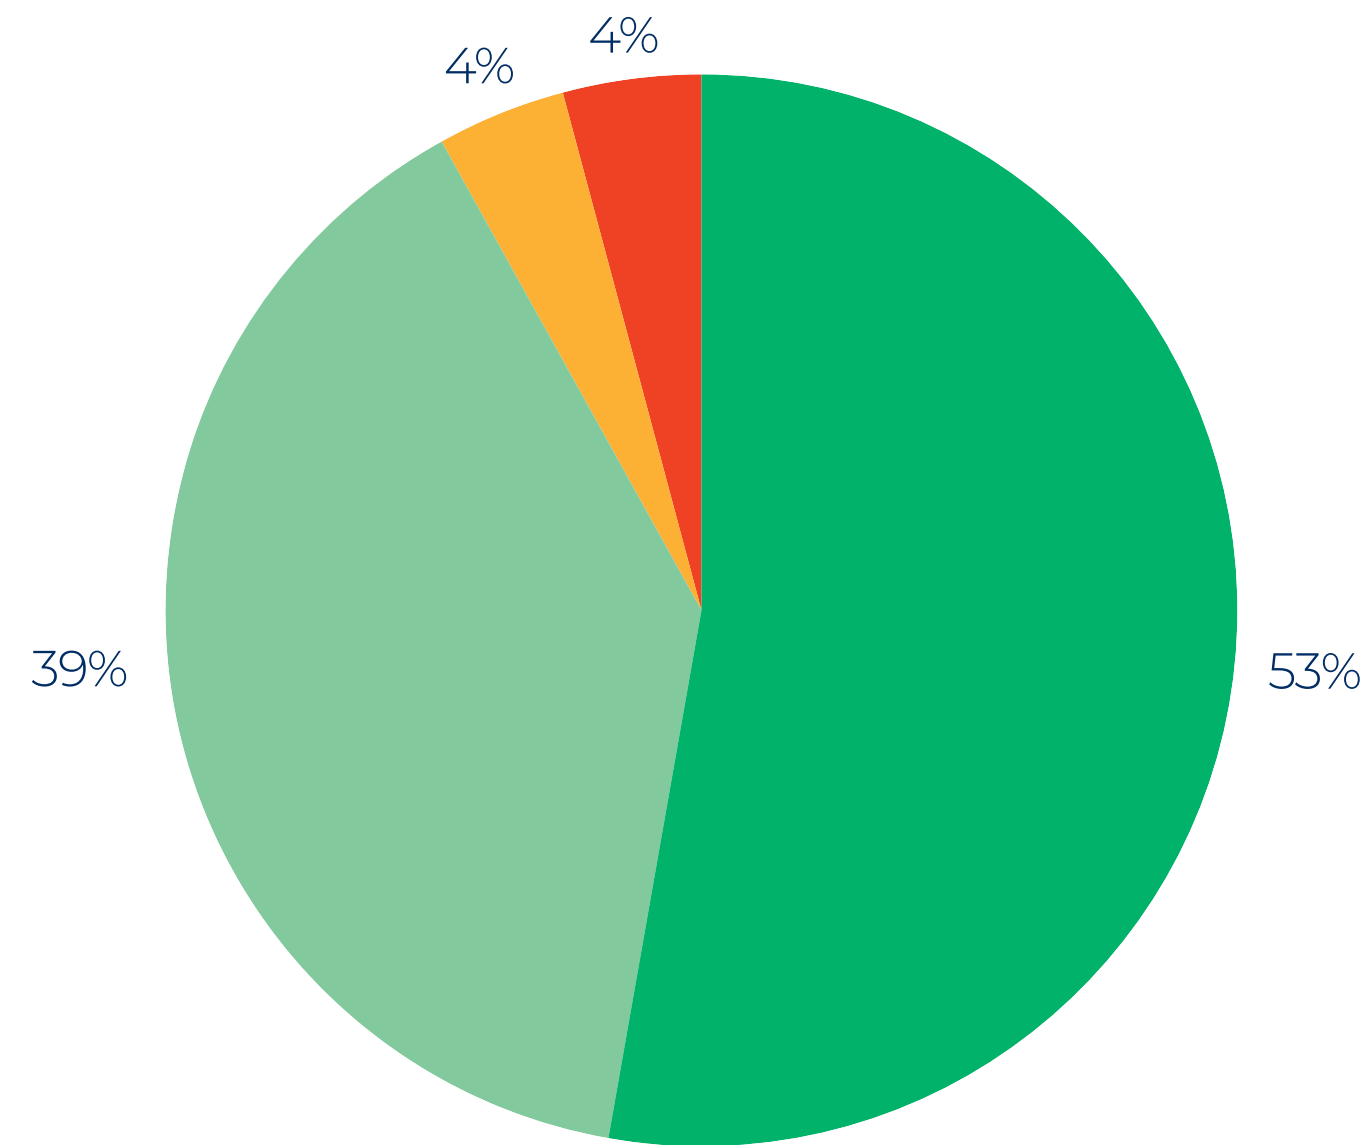

ST JAMES'
CATHOLIC HIGH SCHOOL

Questionnaire for Parents and Carers

Year 11 | 2024/25

With God all things are possible Matthew 19:26

My child feels safe and happy at this school

The school is helping my child to achieve their potential