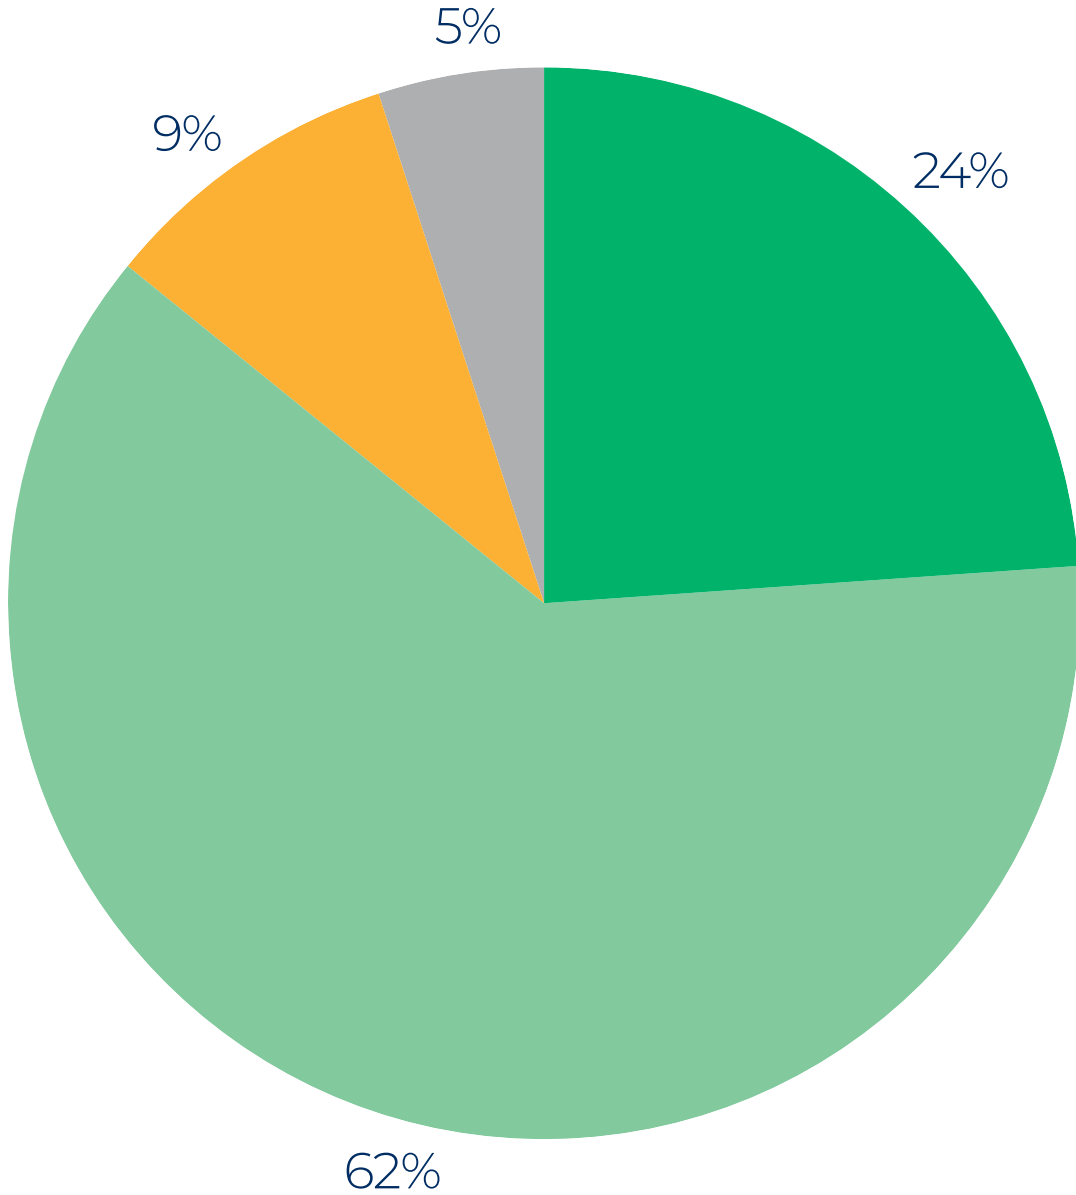

The school keeps me well informed about the content of the Religious Education curriculum