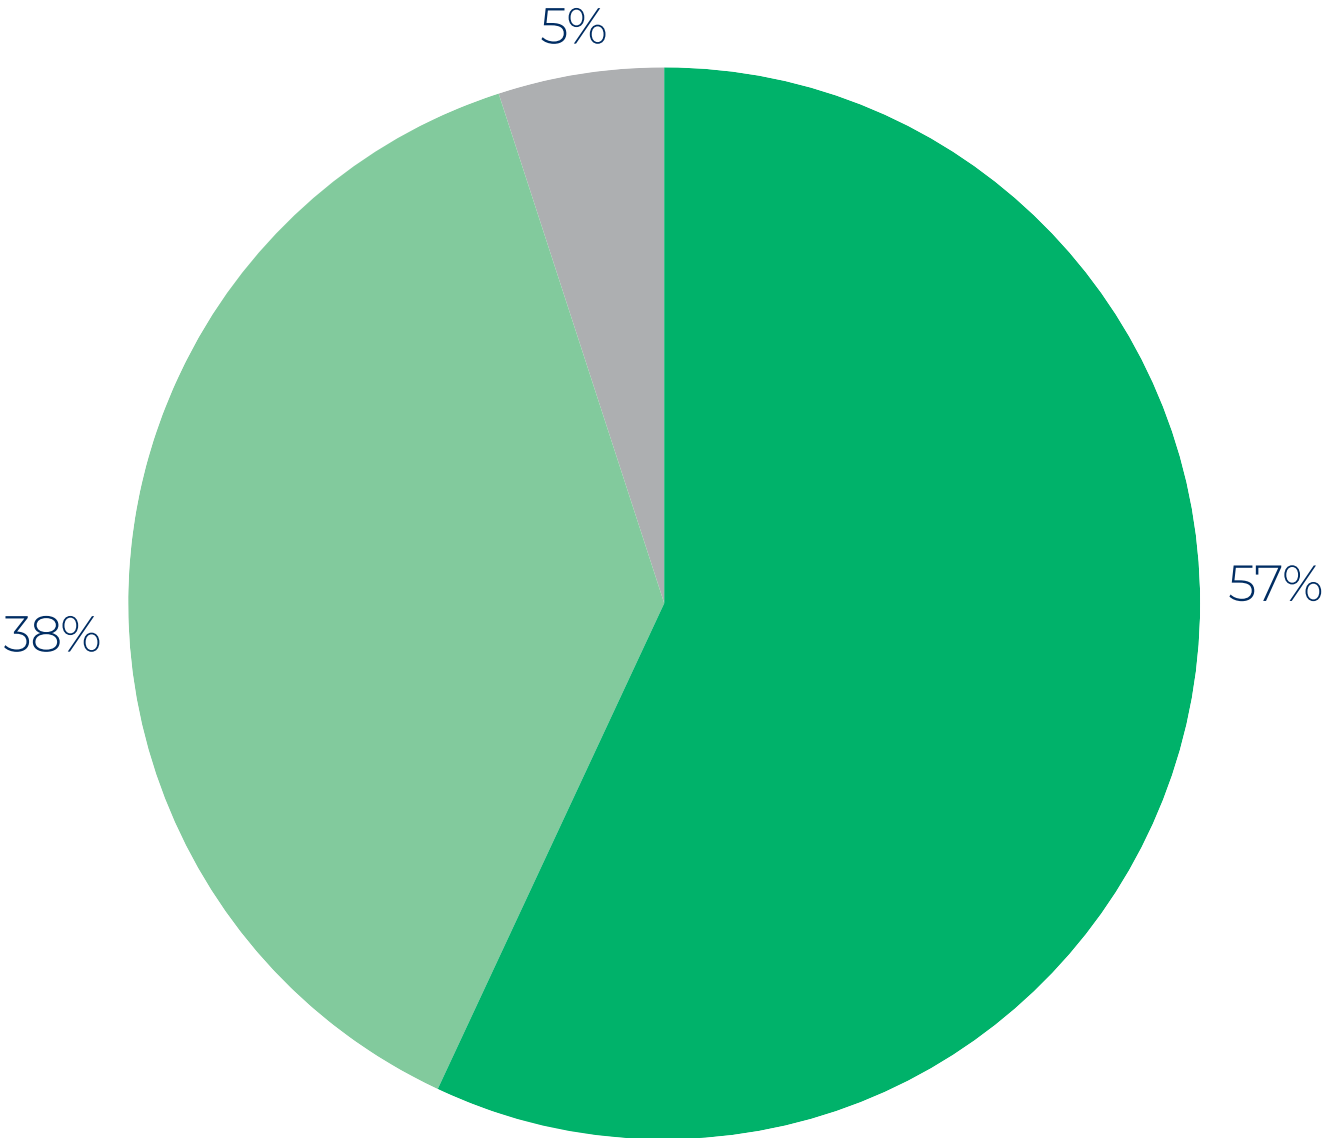

The school provides a high quality Religious Education curriculum which engages my child and promotes high standards