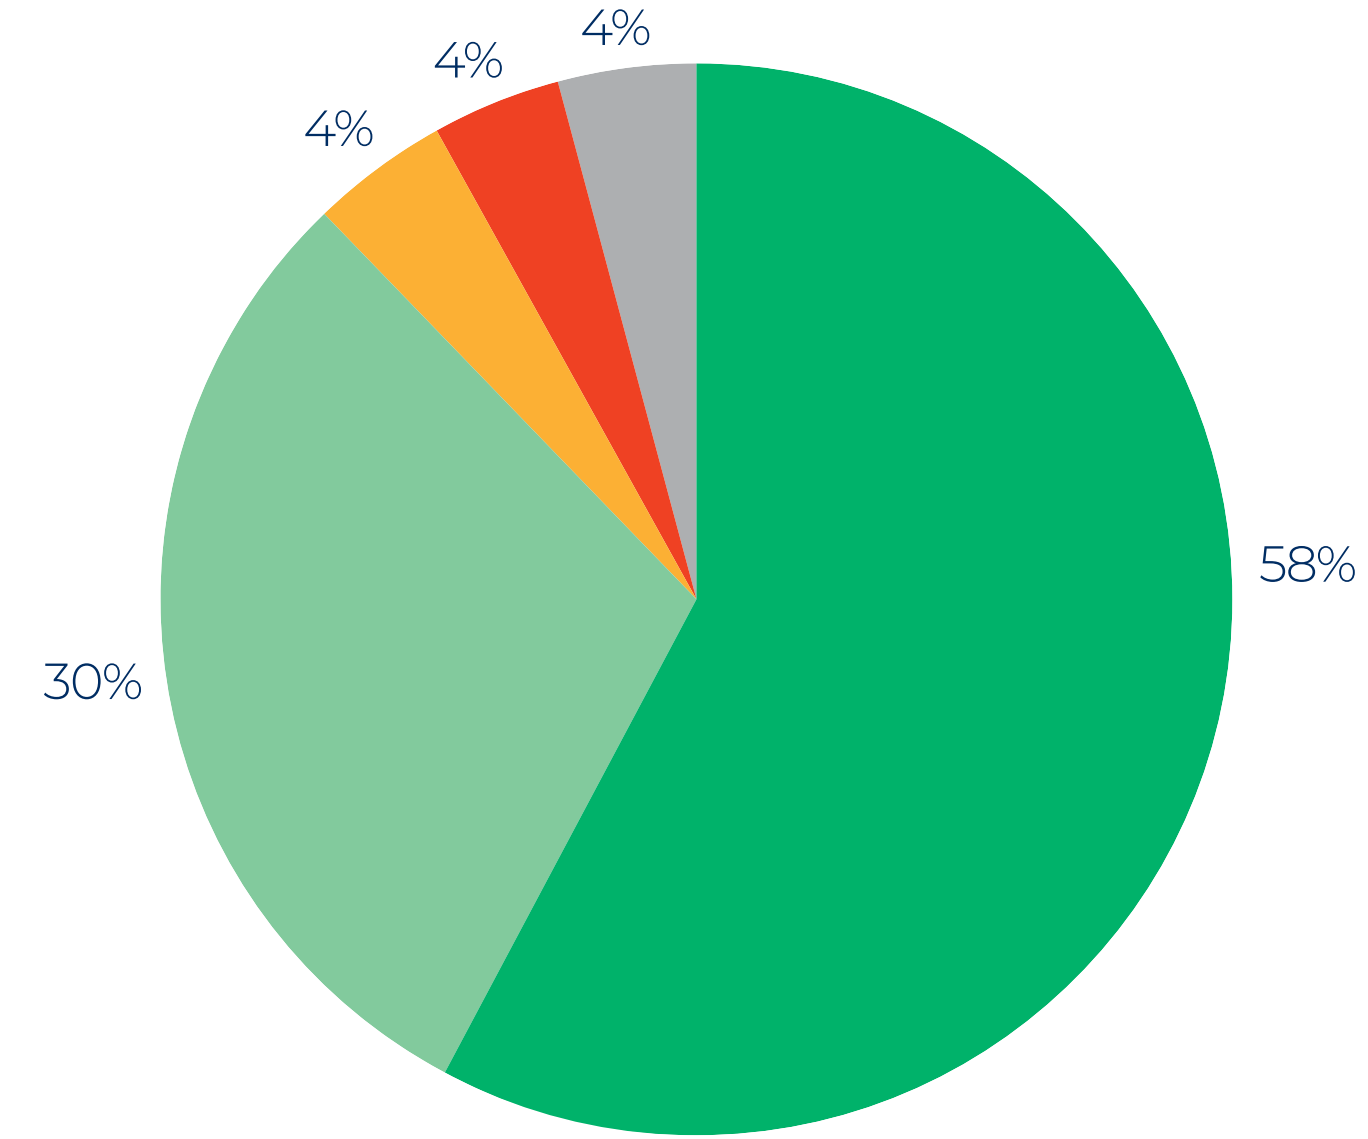

The school promotes high standards of behaviour based on respect and forgiveness