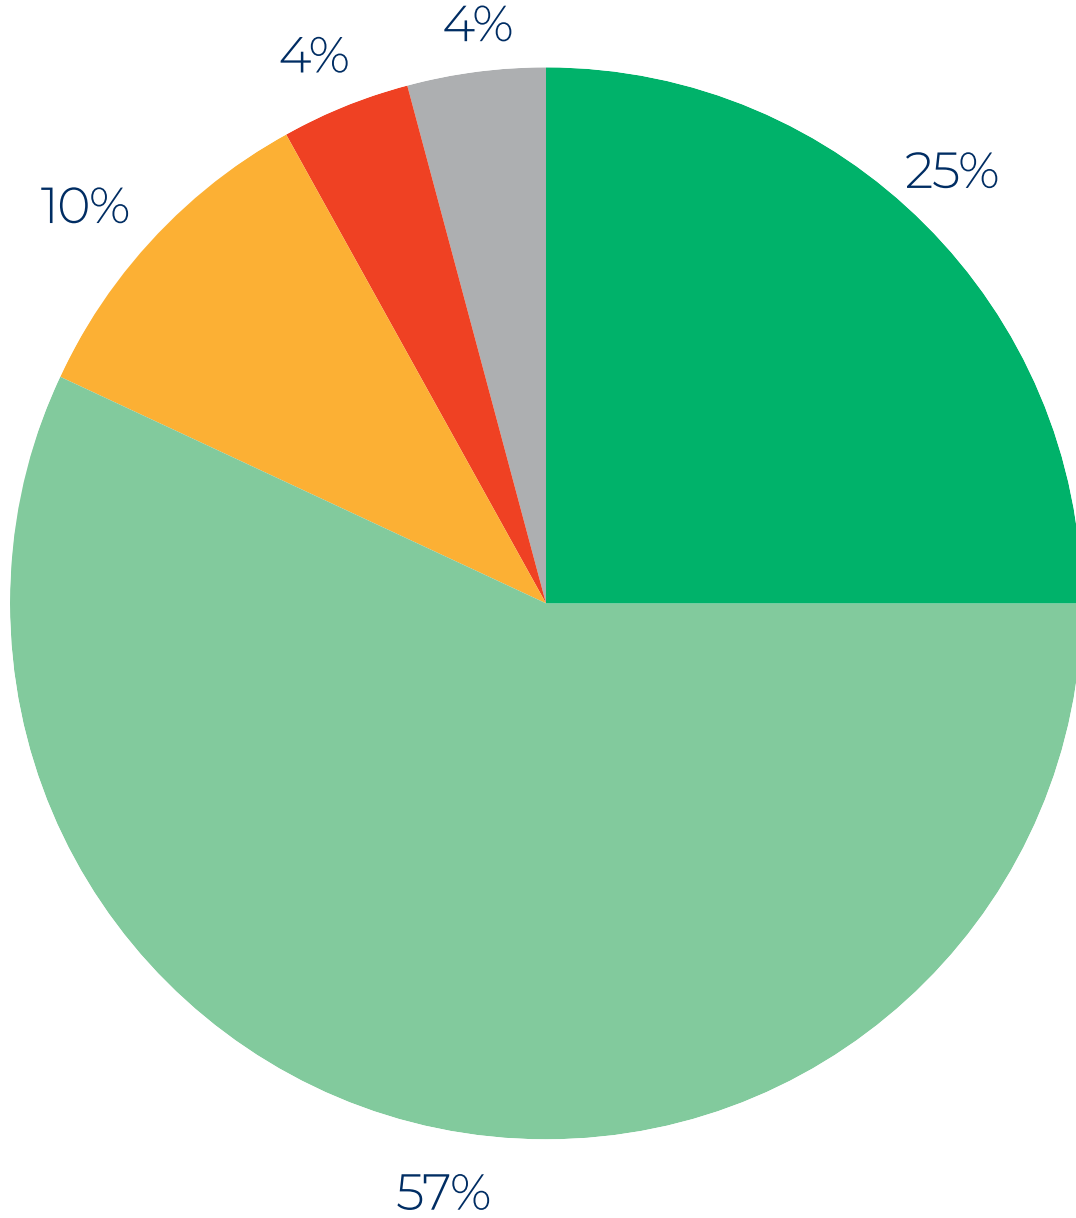

The school informs me of the progress my child is making in Religious Education